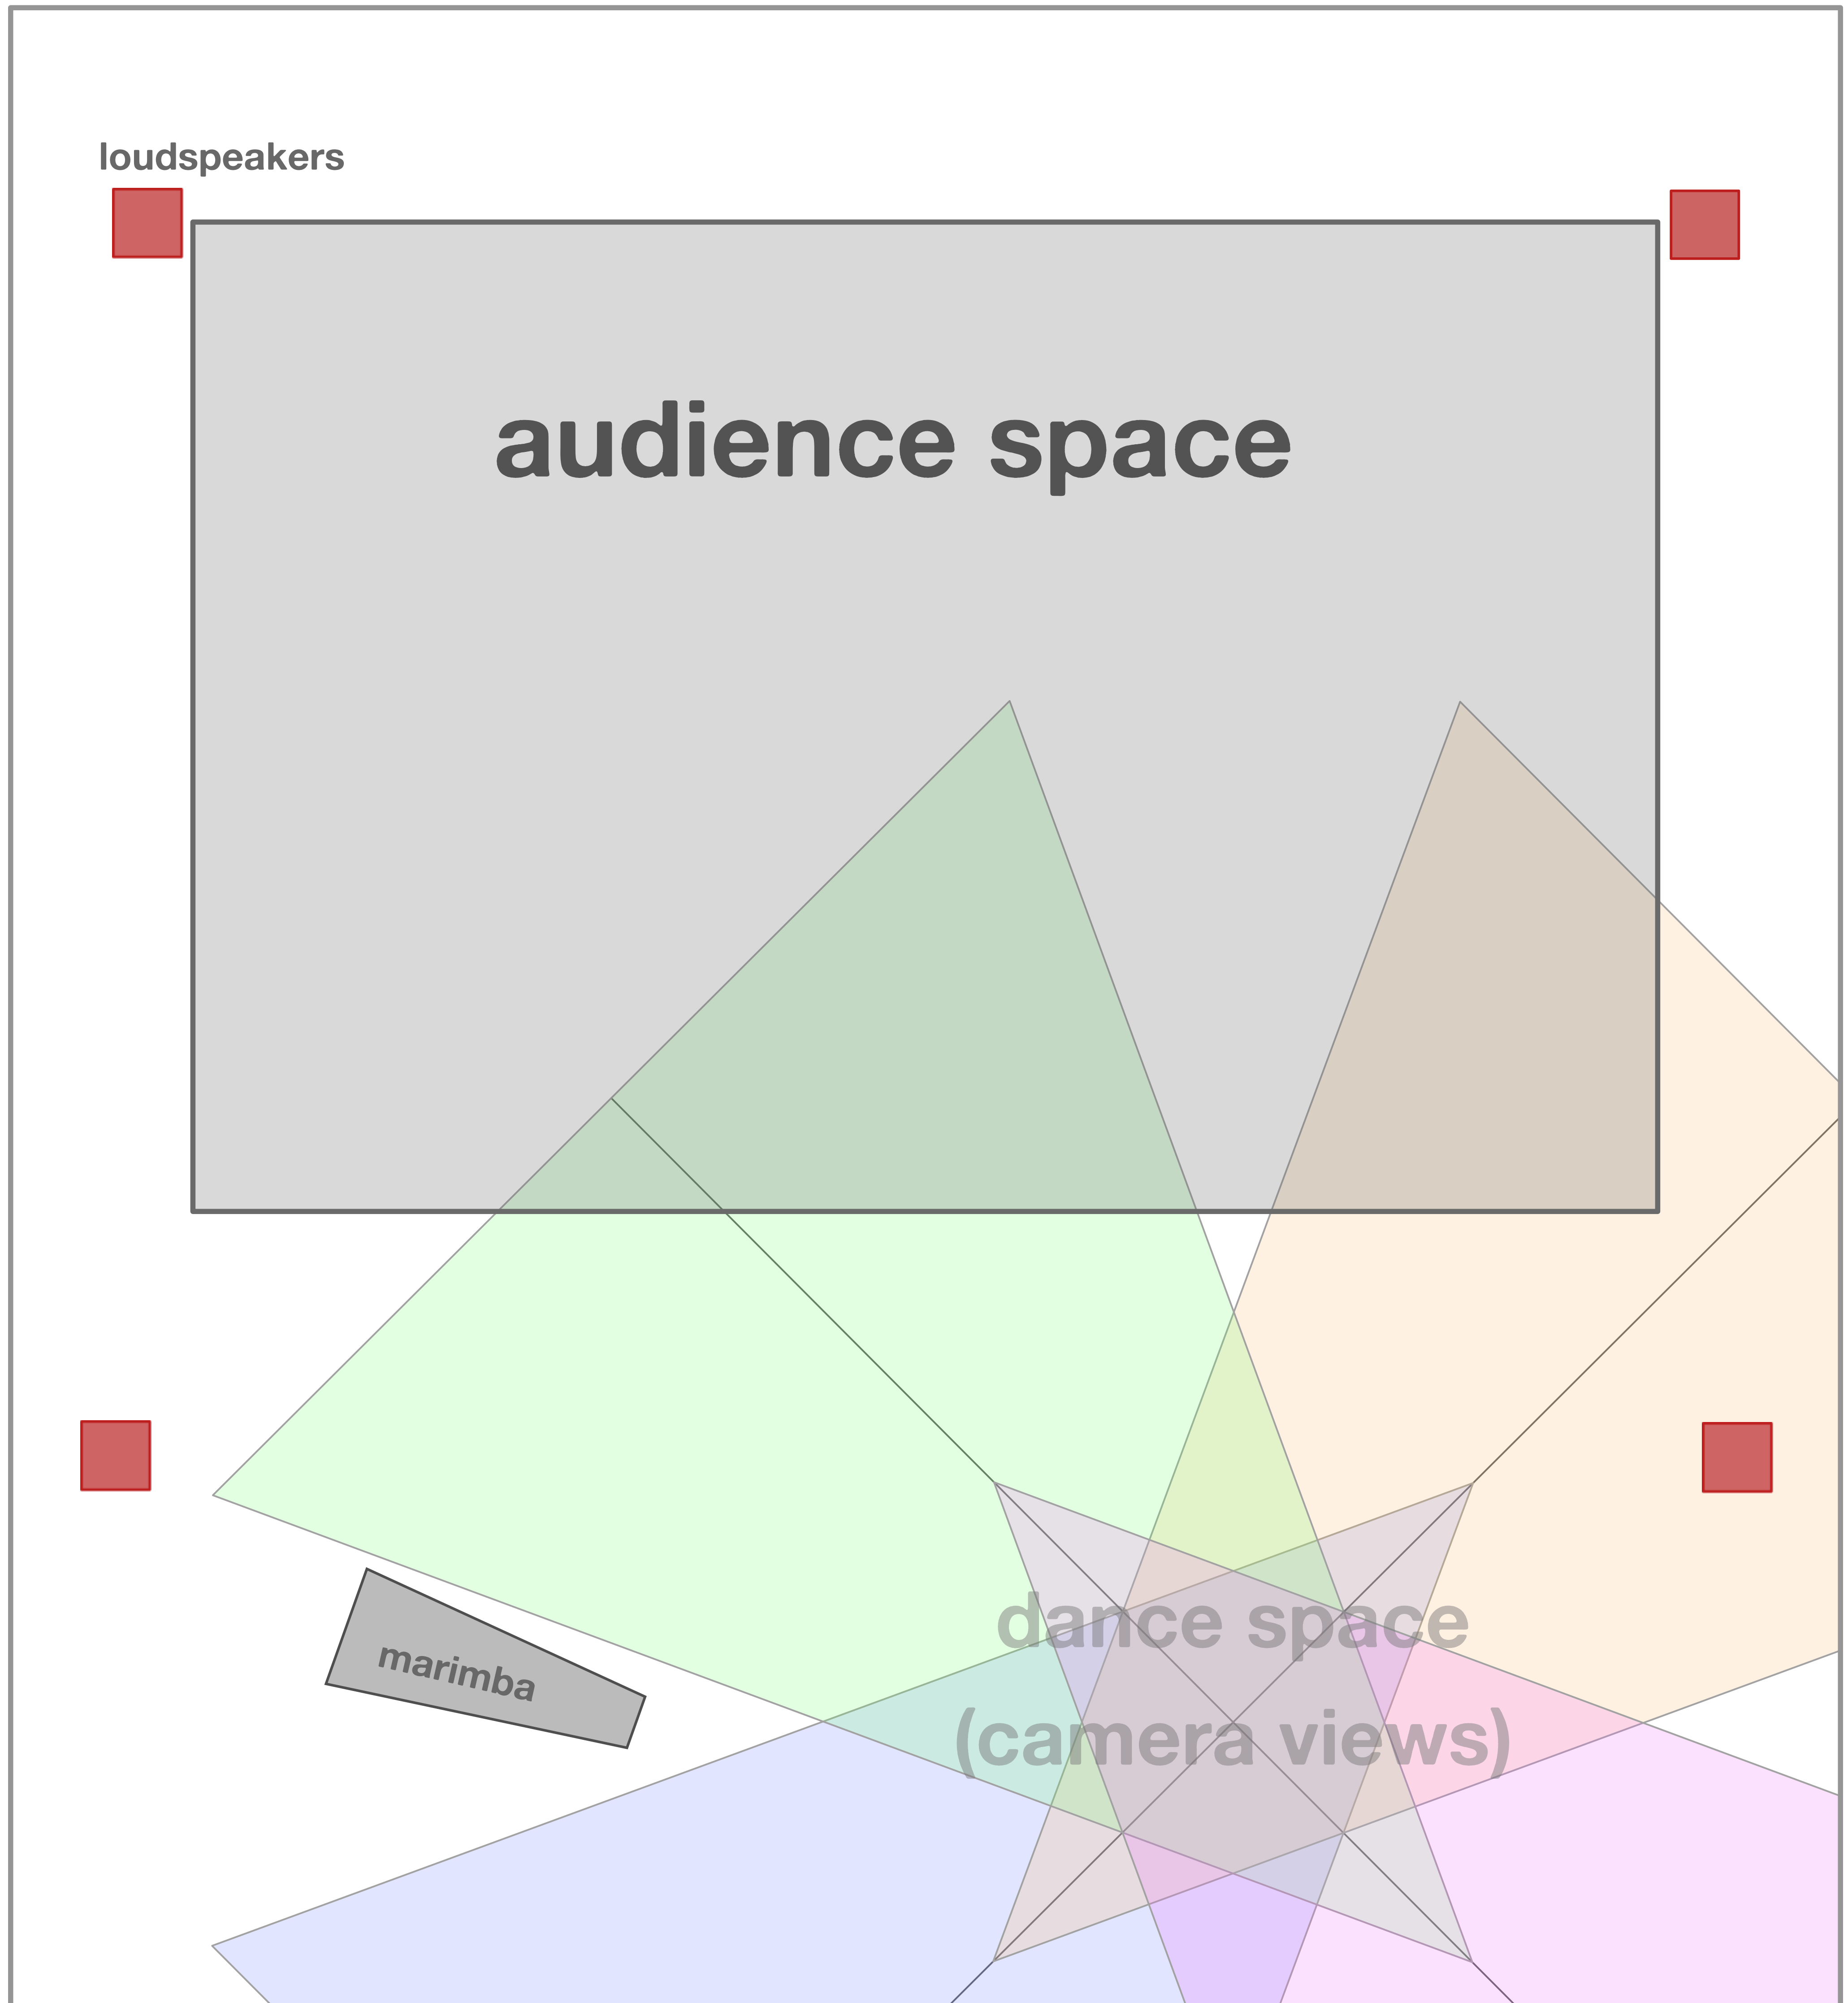

Promenade Hall | October 14

loudspeakers

audience space

58'

marimba

dance space
(camera views)

54'